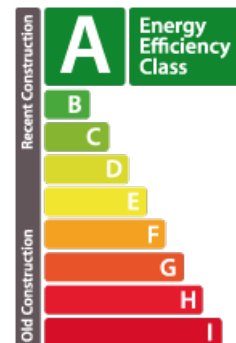

DESCRIPTION

ENERGY PASS

Energy class

CHARACTERISTICS

Number of pieces : -
Nb. chamber (s) : 4
Area : 225.88m²
Nb. of bathrooms : 2
Equipped kitchen : Non

✓ Real immo

📍 4 rue Michel Rodange L-2430
☎ +352 691 50 20 20
✉ info@real-immo.lu
🌐 <https://www.real-immo.lu/en/detail-513>