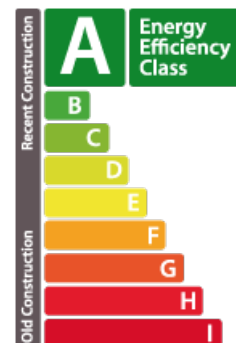

**DESCRIPTION**

**ENERGY PASS**

**Energy class**

**CHARACTERISTICS**

Number of pieces : -  
 Nb. chamber (s) : 4  
 Area : 225.99m<sup>2</sup>  
 Nb. of bathrooms : 2  
 Equipped kitchen : Non

✓ Real immo

📍 4 rue Michel Rodange L-2430  
 📞 +352 691 50 20 20  
 ✉ info@real-immo.lu  
 🌐 <https://www.real-immo.lu/en/detail-514>